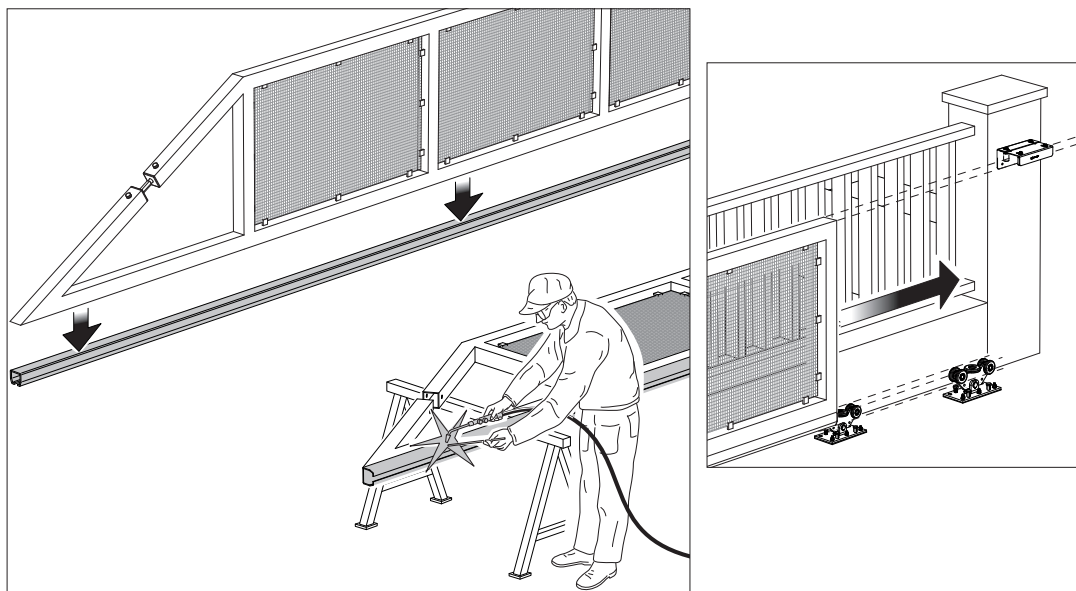

Illustrations not to scale and are for reference only. Imperial units shown are for reference only, use millimeters for most accurate sizes.

All pictures, technical drawings and related specifications belong to Fratelli Comunello Spa and they are defended by rules of copyright. All uses not expressly authorized will be legally prosecuted. Product specifications are subject to change without notice.