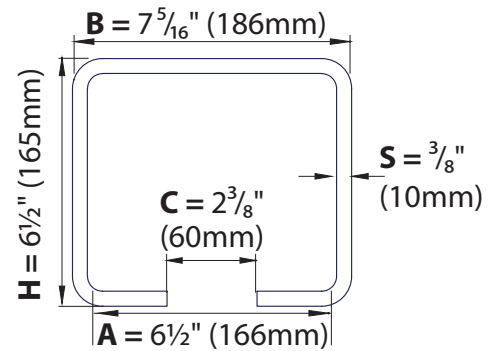

# CGS-345XL

Extra Large Track,  
Only available raw steel

## CGS-345XL Track for use with CGS-350.5XL Carriage

MODEL TRACK	A BOTTOM ID		B TOP WIDTH		C OPENING SLOT		H HEIGHT		S THICKNESS	
	Inch	mm	Inch	mm	Inch	mm	Inch	mm	Inch	mm
CGS-345XL	6 1/2	166	7 5/16	186	2 3/8	60	6 1/2	165	3/8	10

**RAW** steel track lengths available in 3M only

**Illustrations not to scale and are for reference only. Imperial units shown are for reference only, use millimeters for most accurate sizes.**

*All pictures, technical drawings and related specifications belong to Fratelli Comunello Spa and they are defended by rules of copyright. All uses not expressly authorized will be legally prosecuted. Product specifications are subject to change without notice.*