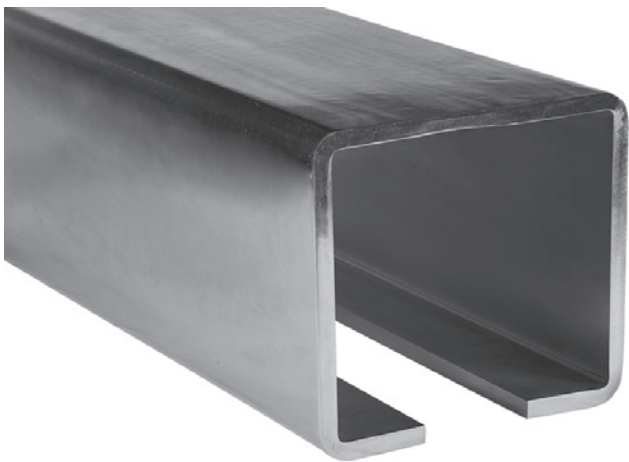

# CGS-345XL

Extra Large Track,  
Only available raw steel

## CGS-345XL Track for use with CGS-350.5XL Carriage

MODEL TRACK	A BOTTOM ID		B TOP WIDTH		C OPENING SLOT		H HEIGHT		S THICKNESS	
	Inch	mm	Inch	mm	Inch	mm	Inch	mm	Inch	mm
CGS-345XL	6 1/2	166	7 5/16	186	2 3/8	60	6 1/2	165	3/8	10

**RAW** steel track lengths available in 3M only

**Illustrations not to scale and are for reference only. Imperial units shown are for reference only, use millimeters for most accurate sizes.**

*All pictures, technical drawings and related specifications belong to Fratelli Comunello Spa and they are defended by rules of copyright. All uses not expressly authorized will be legally prosecuted. Product specifications are subject to change without notice.*