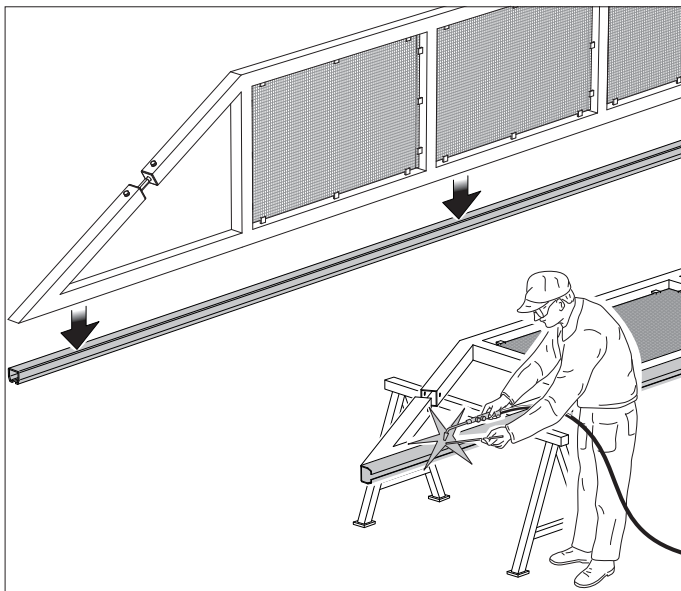

CGS-495-20K

Extra Large Track,
Only available raw steel

CGS-495-20K Track for use with CGS-450.9-20K Carriage

| MODEL TRACK | A BOTTOM ID mm | B TOP WIDTH mm | C OPENING SLOT mm | H HEIGHT Inch | S THICKNESS mm |
|-------------|----------------------|----------------------|-------------------------|---------------------|----------------------|
| CGS-495-20K | 175 | 200 | 60 | 50 | 12.5 |

**ALL MEASUREMENTS
ARE IN MILLIMETERS**

RAW steel track lengths available in 3M only

Illustrations not to scale and are for reference only. Imperial units shown are for reference only, use millimeters for most accurate sizes.