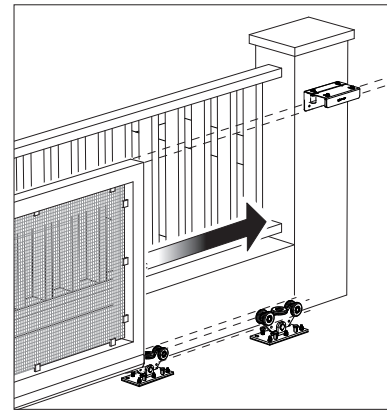

CGS-495-20K

Extra Large Track,
Only available raw steel

CGS-495-20K Track for use with CGS-450.9-20K Carriage

| MODEL TRACK | A BOTTOM ID mm | B TOP WIDTH mm | C OPENING SLOT mm | H HEIGHT Inch | S THICKNESS mm |
|-------------|----------------------|----------------------|-------------------------|---------------------|----------------------|
| CGS-495-20K | 175 | 200 | 60 | 50 | 12.5 |

**ALL MEASUREMENTS
ARE IN MILLIMETERS**

RAW steel track lengths available in 3M only

Illustrations not to scale and are for reference only. Imperial units shown are for reference only, use millimeters for most accurate sizes.