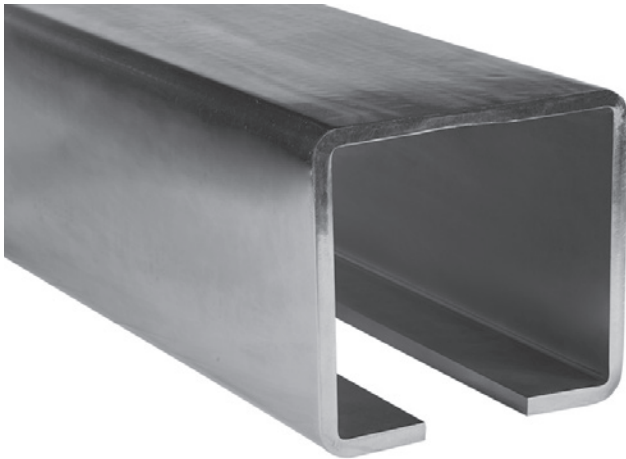

CGS-495-20K

Extra Large Track,
Only available raw steel

CGS-495-20K Track for use with CGS-450.9-20K Carriage

| MODEL TRACK | A BOTTOM ID mm | B TOP WIDTH mm | C OPENING SLOT mm | H HEIGHT Inch | S THICKNESS mm |
|-------------|----------------------|----------------------|-------------------------|---------------------|----------------------|
| CGS-495-20K | 175 | 200 | 60 | 50 | 12.5 |

**ALL MEASUREMENTS
ARE IN MILLIMETERS**

RAW steel track lengths available in 3M only

Illustrations not to scale and are for reference only. Imperial units shown are for reference only, use millimeters for most accurate sizes.