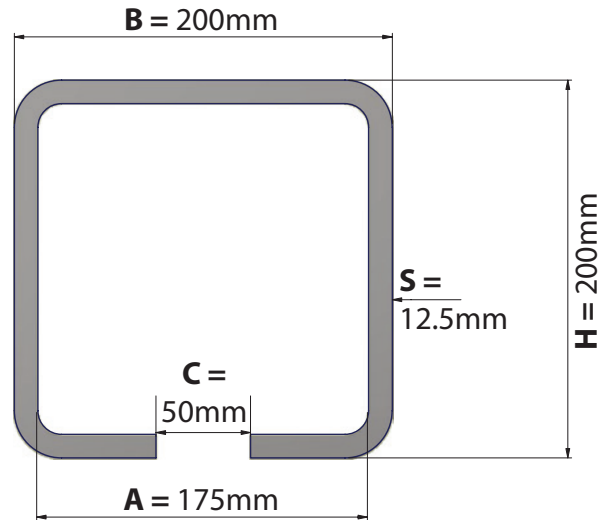

CGS-495-20K

Extra Large Track,
Only available raw steel

CGS-495-20K Track for use with CGS-450.9-20K Carriage

| MODEL TRACK | A BOTTOM ID mm | B TOP WIDTH mm | C OPENING SLOT mm | H HEIGHT Inch | S THICKNESS mm |
|-------------|----------------------|----------------------|-------------------------|---------------------|----------------------|
| CGS-495-20K | 175 | 200 | 60 | 50 | 12.5 |

**ALL MEASUREMENTS
ARE IN MILLIMETERS**

RAW steel track lengths available in 3M only

Illustrations not to scale and are for reference only. Imperial units shown are for reference only, use millimeters for most accurate sizes.